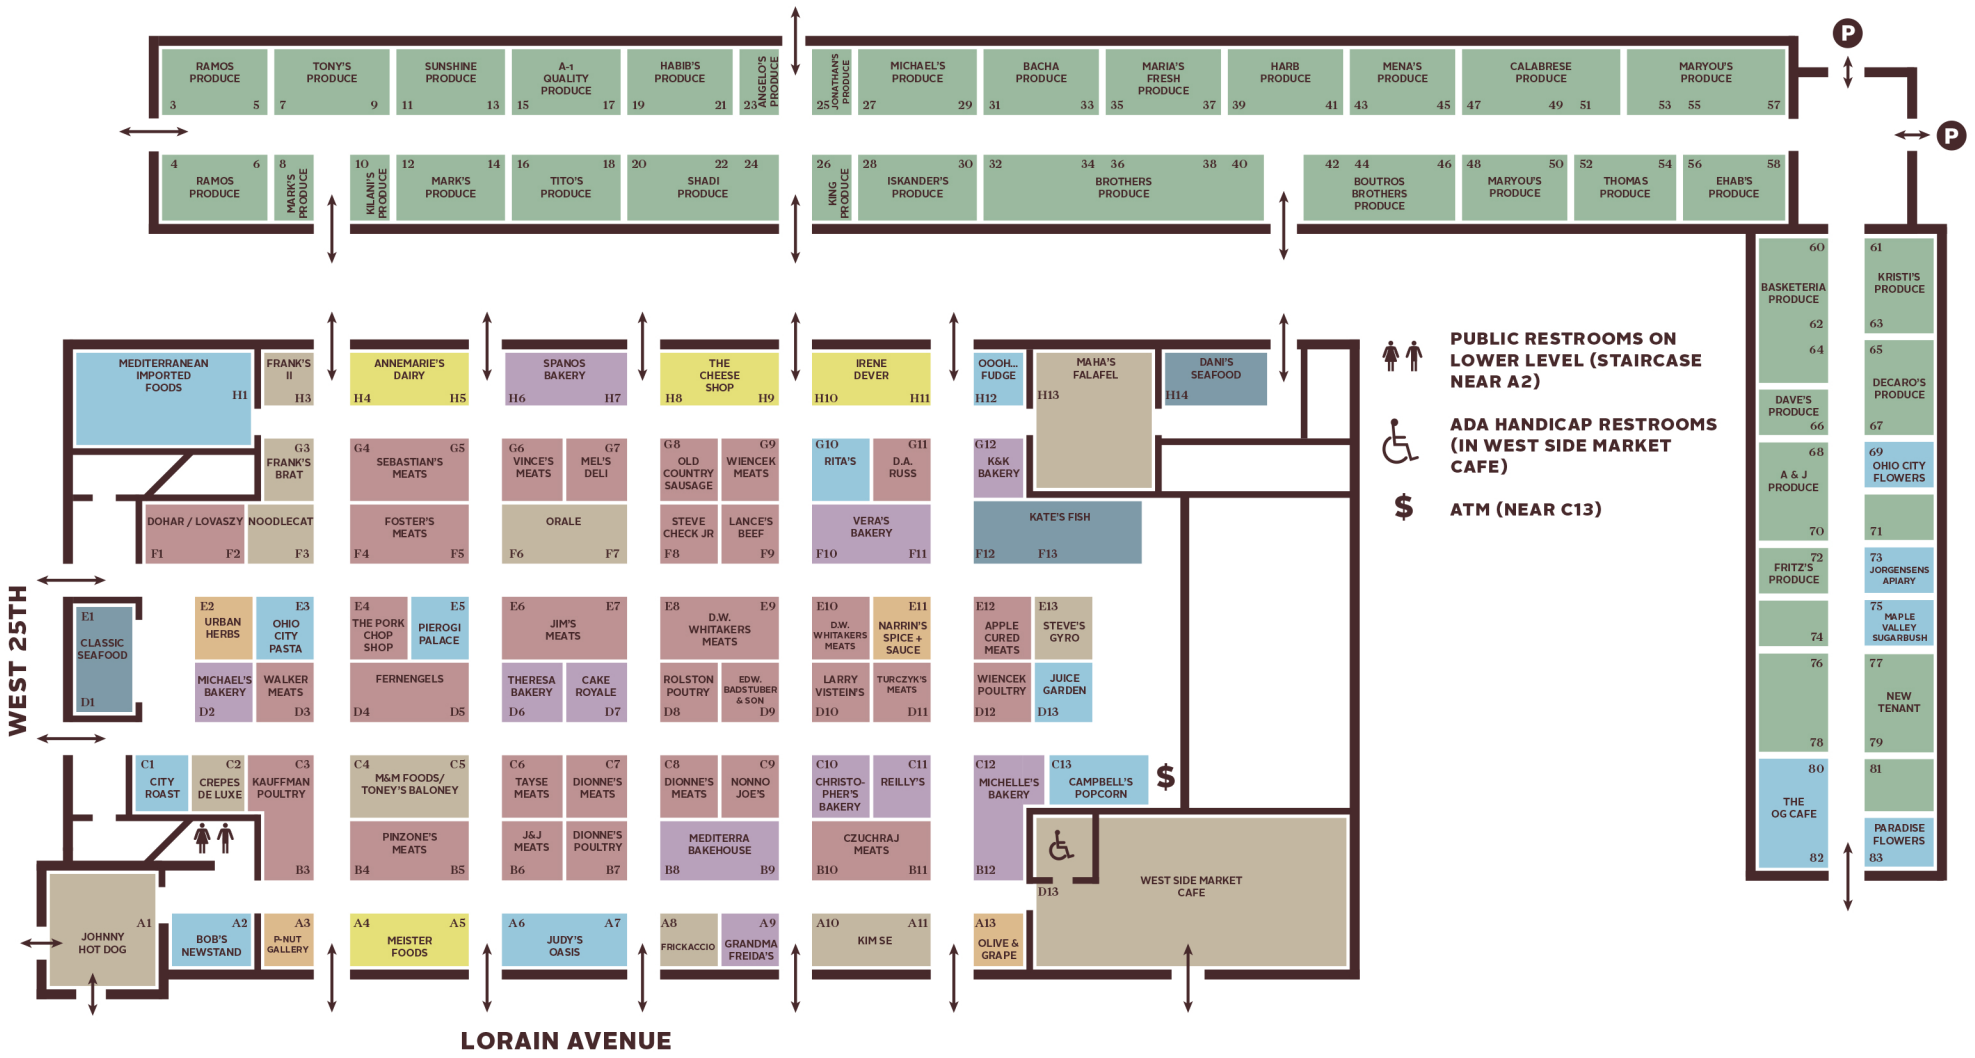

WEST SIDE MARKET MAP

CATEGORY LEGEND

WEST SIDE MARKET DIRECTORY

MEATS & POULTRY

- B, C-3 KAUFFMAN POULTRY | 216.771.5540
- B-4, 5 PINZON'S MEATS | 216.621.2498
- B-6 J & J MEATS | 216.696.7083
- B-7 DIONNE'S POULTRY | 216.696.0933
- B-10, 11 CZUCHRAJ MEATS | 216.696.7083
- C-4, 5 M & M FOODS/TONEY'S BALONEY | 216.312.8149
- C-6 TAYSE MEATS | 216.664.1799
- C-7, 8 DIONNE'S MEATS | 216.696.0933
- C-9 NONNO JOE'S DELI | 216.664.0611
- D-3 WALKER MEATS | 216.566.8387
- D-4, 5 FERNENGELS | 216.781.1446
- D-8 ROLSTON POULTRY | 216.781.1520
- D-9 EDW. BADSTUBER & SON | 216.781.7388
- D-10 LARRY VISTEIN'S | 216.861.1518
- D-11 TURCZYK'S MEATS | 216.241.1540
- D-12 WIENCEK'S POULTRY | 216.687.1831
- E-4 THE PORK CHOP SHOP | 216.394.0382
- E-6, 7 JIM'S MEATS | 216.781.1271
- E-8, 9 D.W. WHITAKER | 216.241.5764
- E-10 D.W. WHITAKER | 216.241.5764
- E-12 APPLE CURED MEATS | 216.621.1983
- F-1, 2 DOHAR / LOVASZY | 216.241.4197
- F-4, 5 FOSTER'S MEATS | 216.861.7541/687.4141
- F-8 STEVE CHECK JR. | 216.241.5797
- F-9 LANCE'S BEEF | 216.781.7656
- G-4, 5 SEBASTIAN'S MEATS | 216.861.5250
- G-6 VINCE'S MEATS | 216.621.5703
- G-7 SEBASTIAN'S MEATS | 216.781.3354
- G-8 OLD COUNTRY SAUSAGE | 216.579.0233
- G-9 WIENCEK MEATS | 216.622.7552
- G-11 D.A. RUSS | 216.566.9825

DAIRY

- A-4, 5 MEISTER FOODS | 216.566.7347
- H-4, 5 ANNEMARIE'S DAIRY | 216.344.9333
- H-8, 9 THE CHEESE SHOP | 216.771.6349
- H-10, 11 IRENE DEVER | 216.696.4567

BAKERY

- A-9 GRANDMA FREIDA'S | 216.574.2899
- B-8, 9 MEDITERRA BAKEHOUSE | 216.344.1038
- B, C-12 MICHELLE'S BAKERY | 216.861.9880
- C-10 CHRISTOPHER'S BAKERY | 440.286.2722
- C-11 REILLY'S | 440.915.2854
- D-2 MICHAEL'S BAKERY | 216.771.5757
- D-6 THERESA'S BAKERY | 216.523.1199
- D-7 CAKE ROYALE | 216.664.1167
- F-10, 11 VERA'S BAKERY | 216.621.0991
- G-12 K & K BAKERY | 216.799.5426
- H-6, 7 SPANOS BAKERY | 216.579.1138